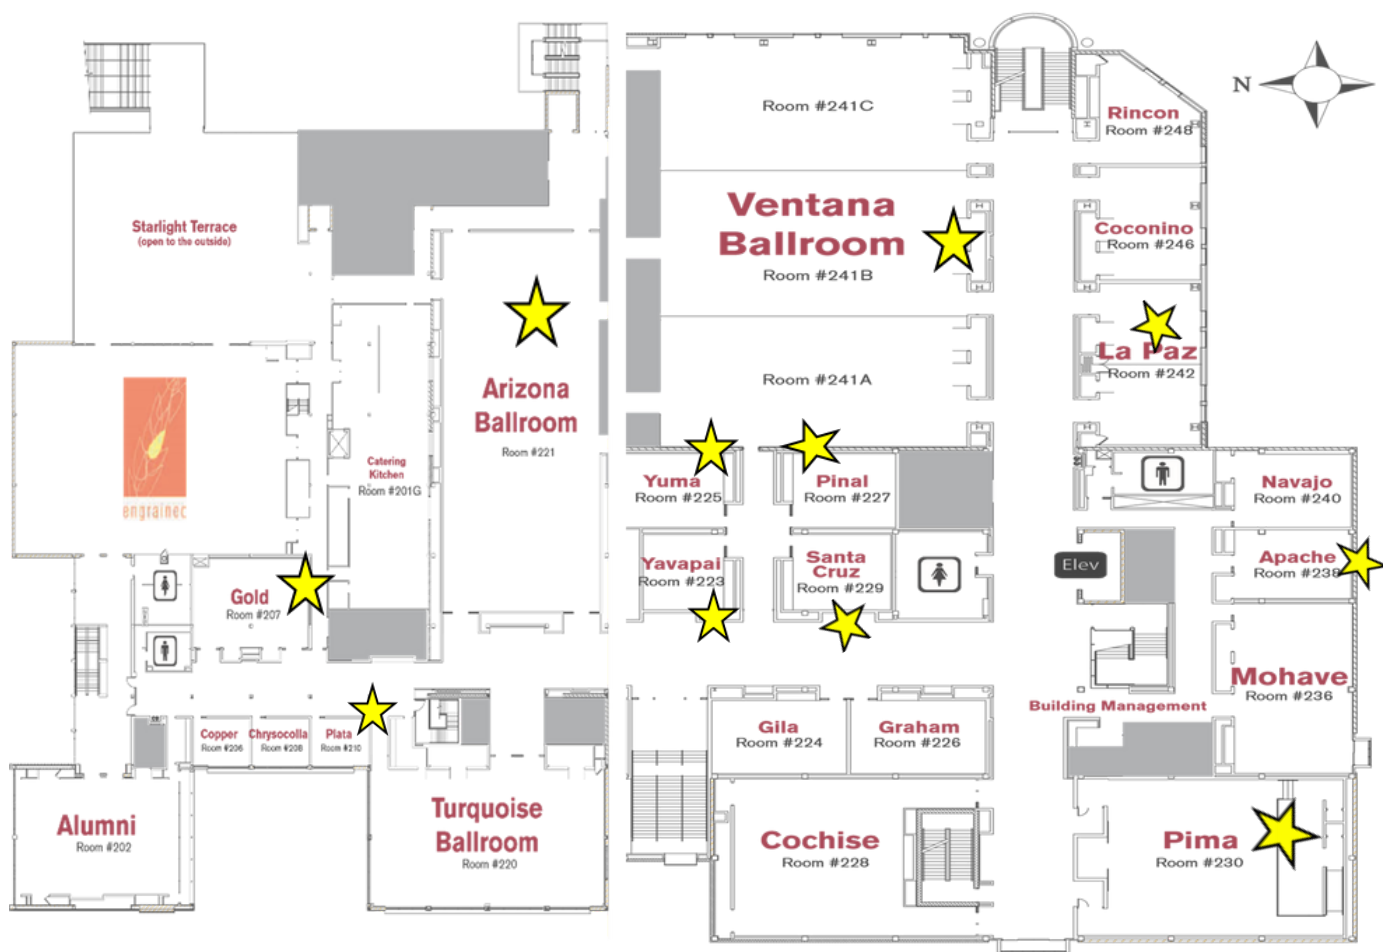

REGION 2 CONFERENCE ARIZONA STATE UNIVERSITY MAPS

MEMORIAL UNION - SECOND FLOOR ROOMS

Memorial Union Second Floor Room Features

rev. July 2010