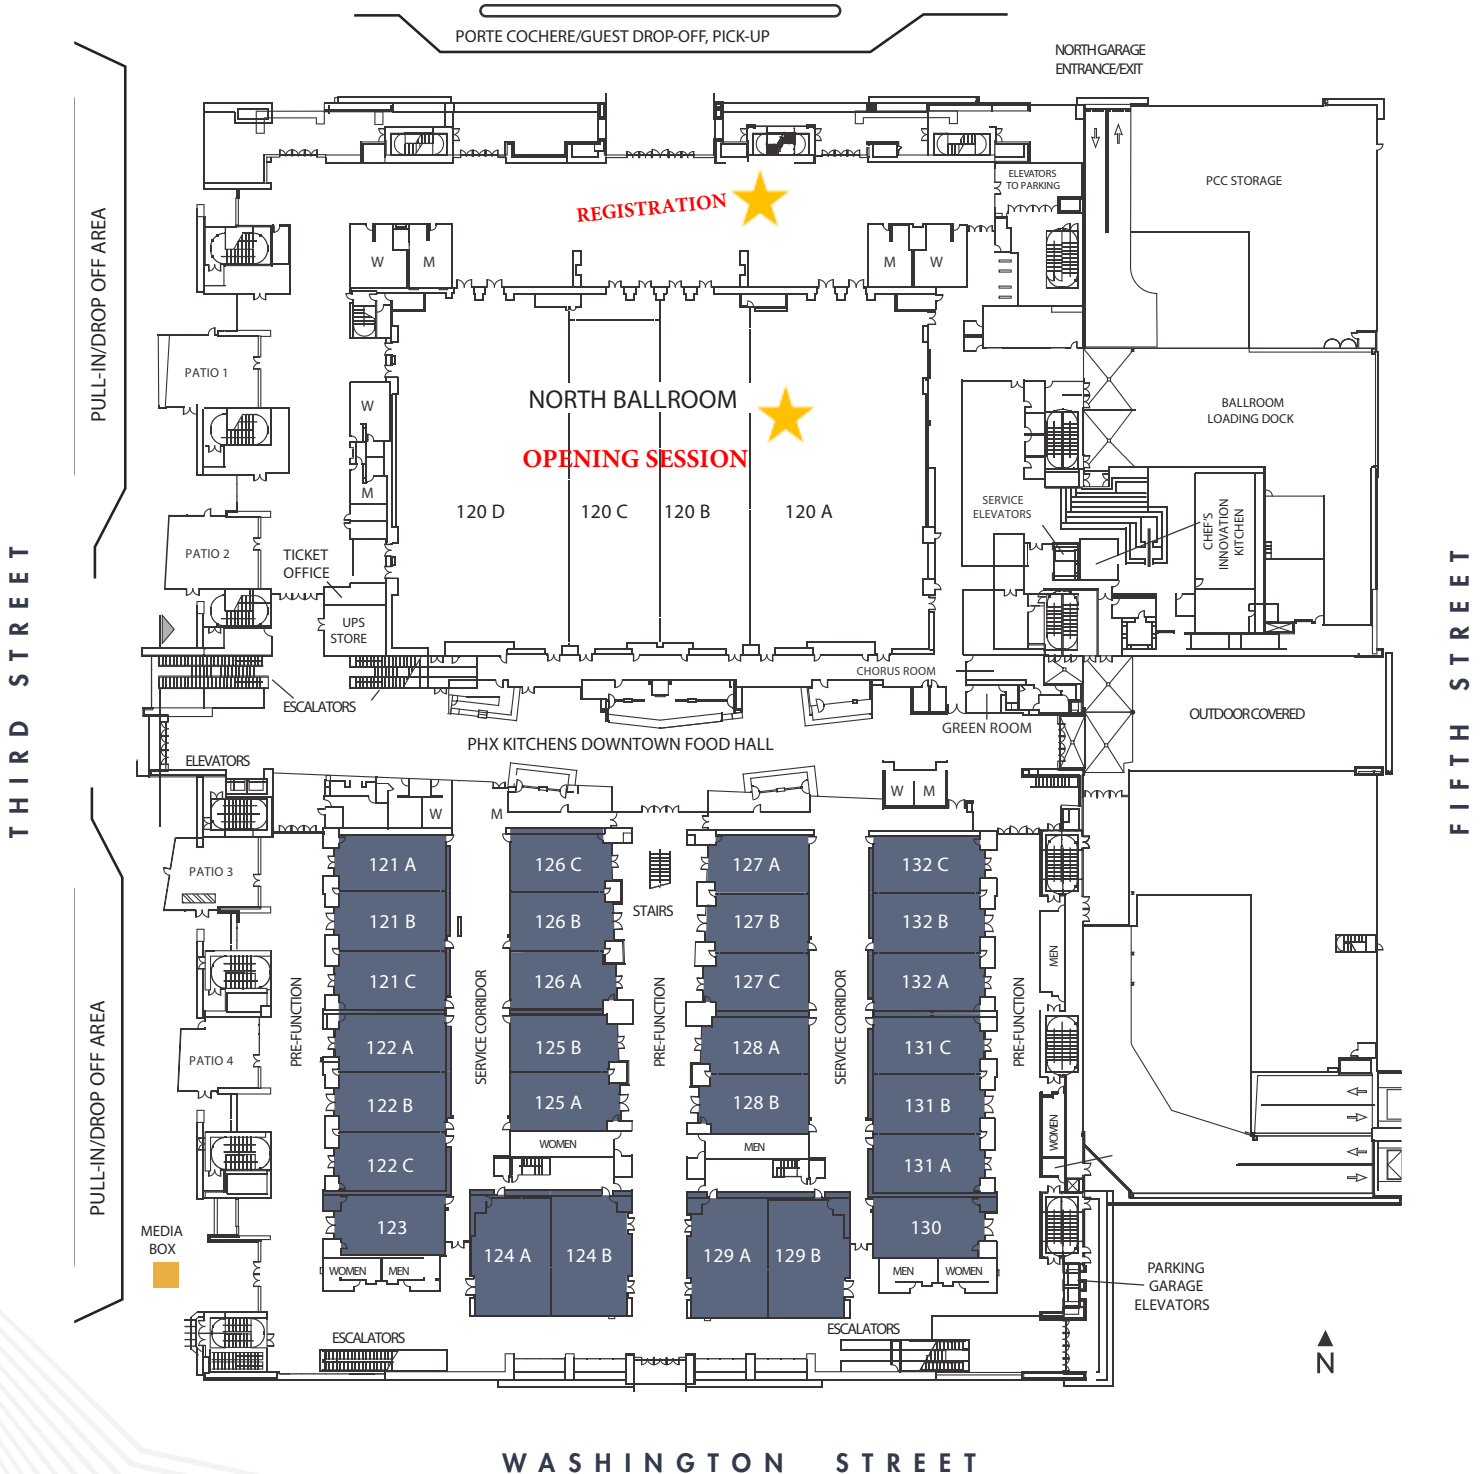

# NORTH BUILDING | 100 LEVEL

MONROE STREET

WASHINGTON STREET