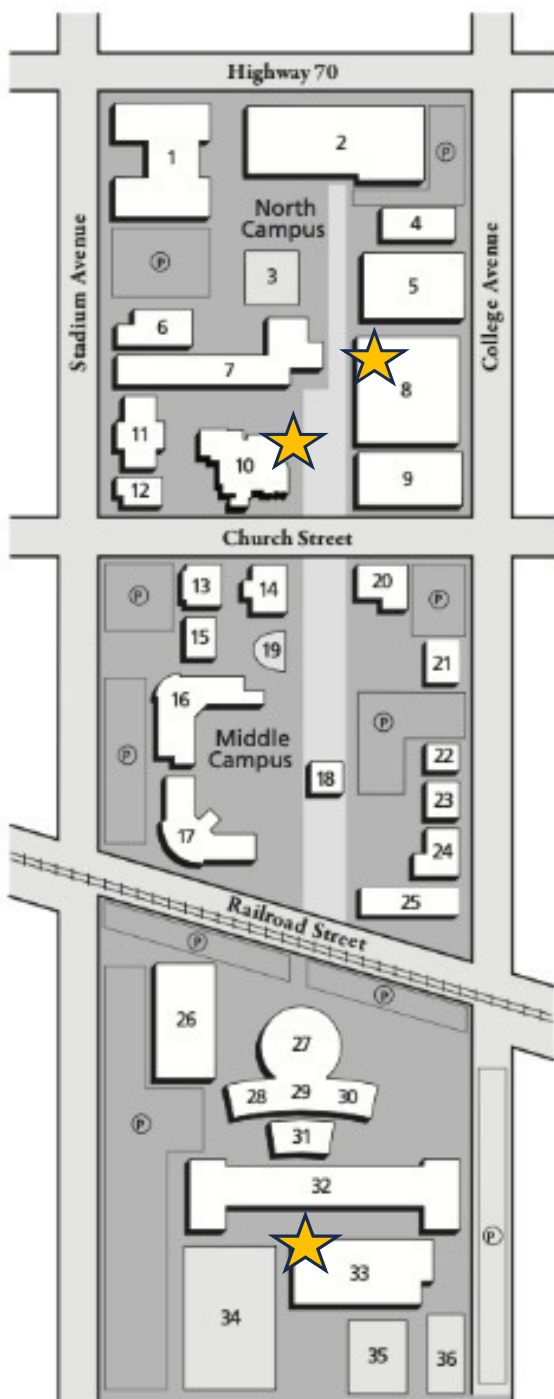

REGION 1 CONFERENCE EASTERN ARIZONA MAPS

CAMPUS MAP WITH PARKING LOCATIONS MARKED

Eastern Arizona College

Parking at 615 N. Stadium Avenue, Thatcher, AZ 85552

Building 8 - Math and Science Building Science and Allied Health

- *Presentations (See above)
- *Workshops
- *Business Graphics/Board Games

Building 10 - Wayne M. McGrath Center for Business and Information Technology (CBIT)

- *Online Testing
- *Speech Events (See above)
- *Job Interview
- *Parli Pro.

Building 33 - Guitteau Gymnasium

- *Opening/Closing Session
- *Presentations (See above)
- *Battle of the Chapters
- *Lunch (outdoors on gym patio)
- *FBLA Store
- *Gallery Walk Competition
- *Leadership Circus (Lawn area)

Parking can be anywhere that parking shows, however, biggest parking lot is up by gym.

MATH AND SCIENCE BUILDING

Math/Science Building

WAYNE M. MCGRATH CBIT BUILDING